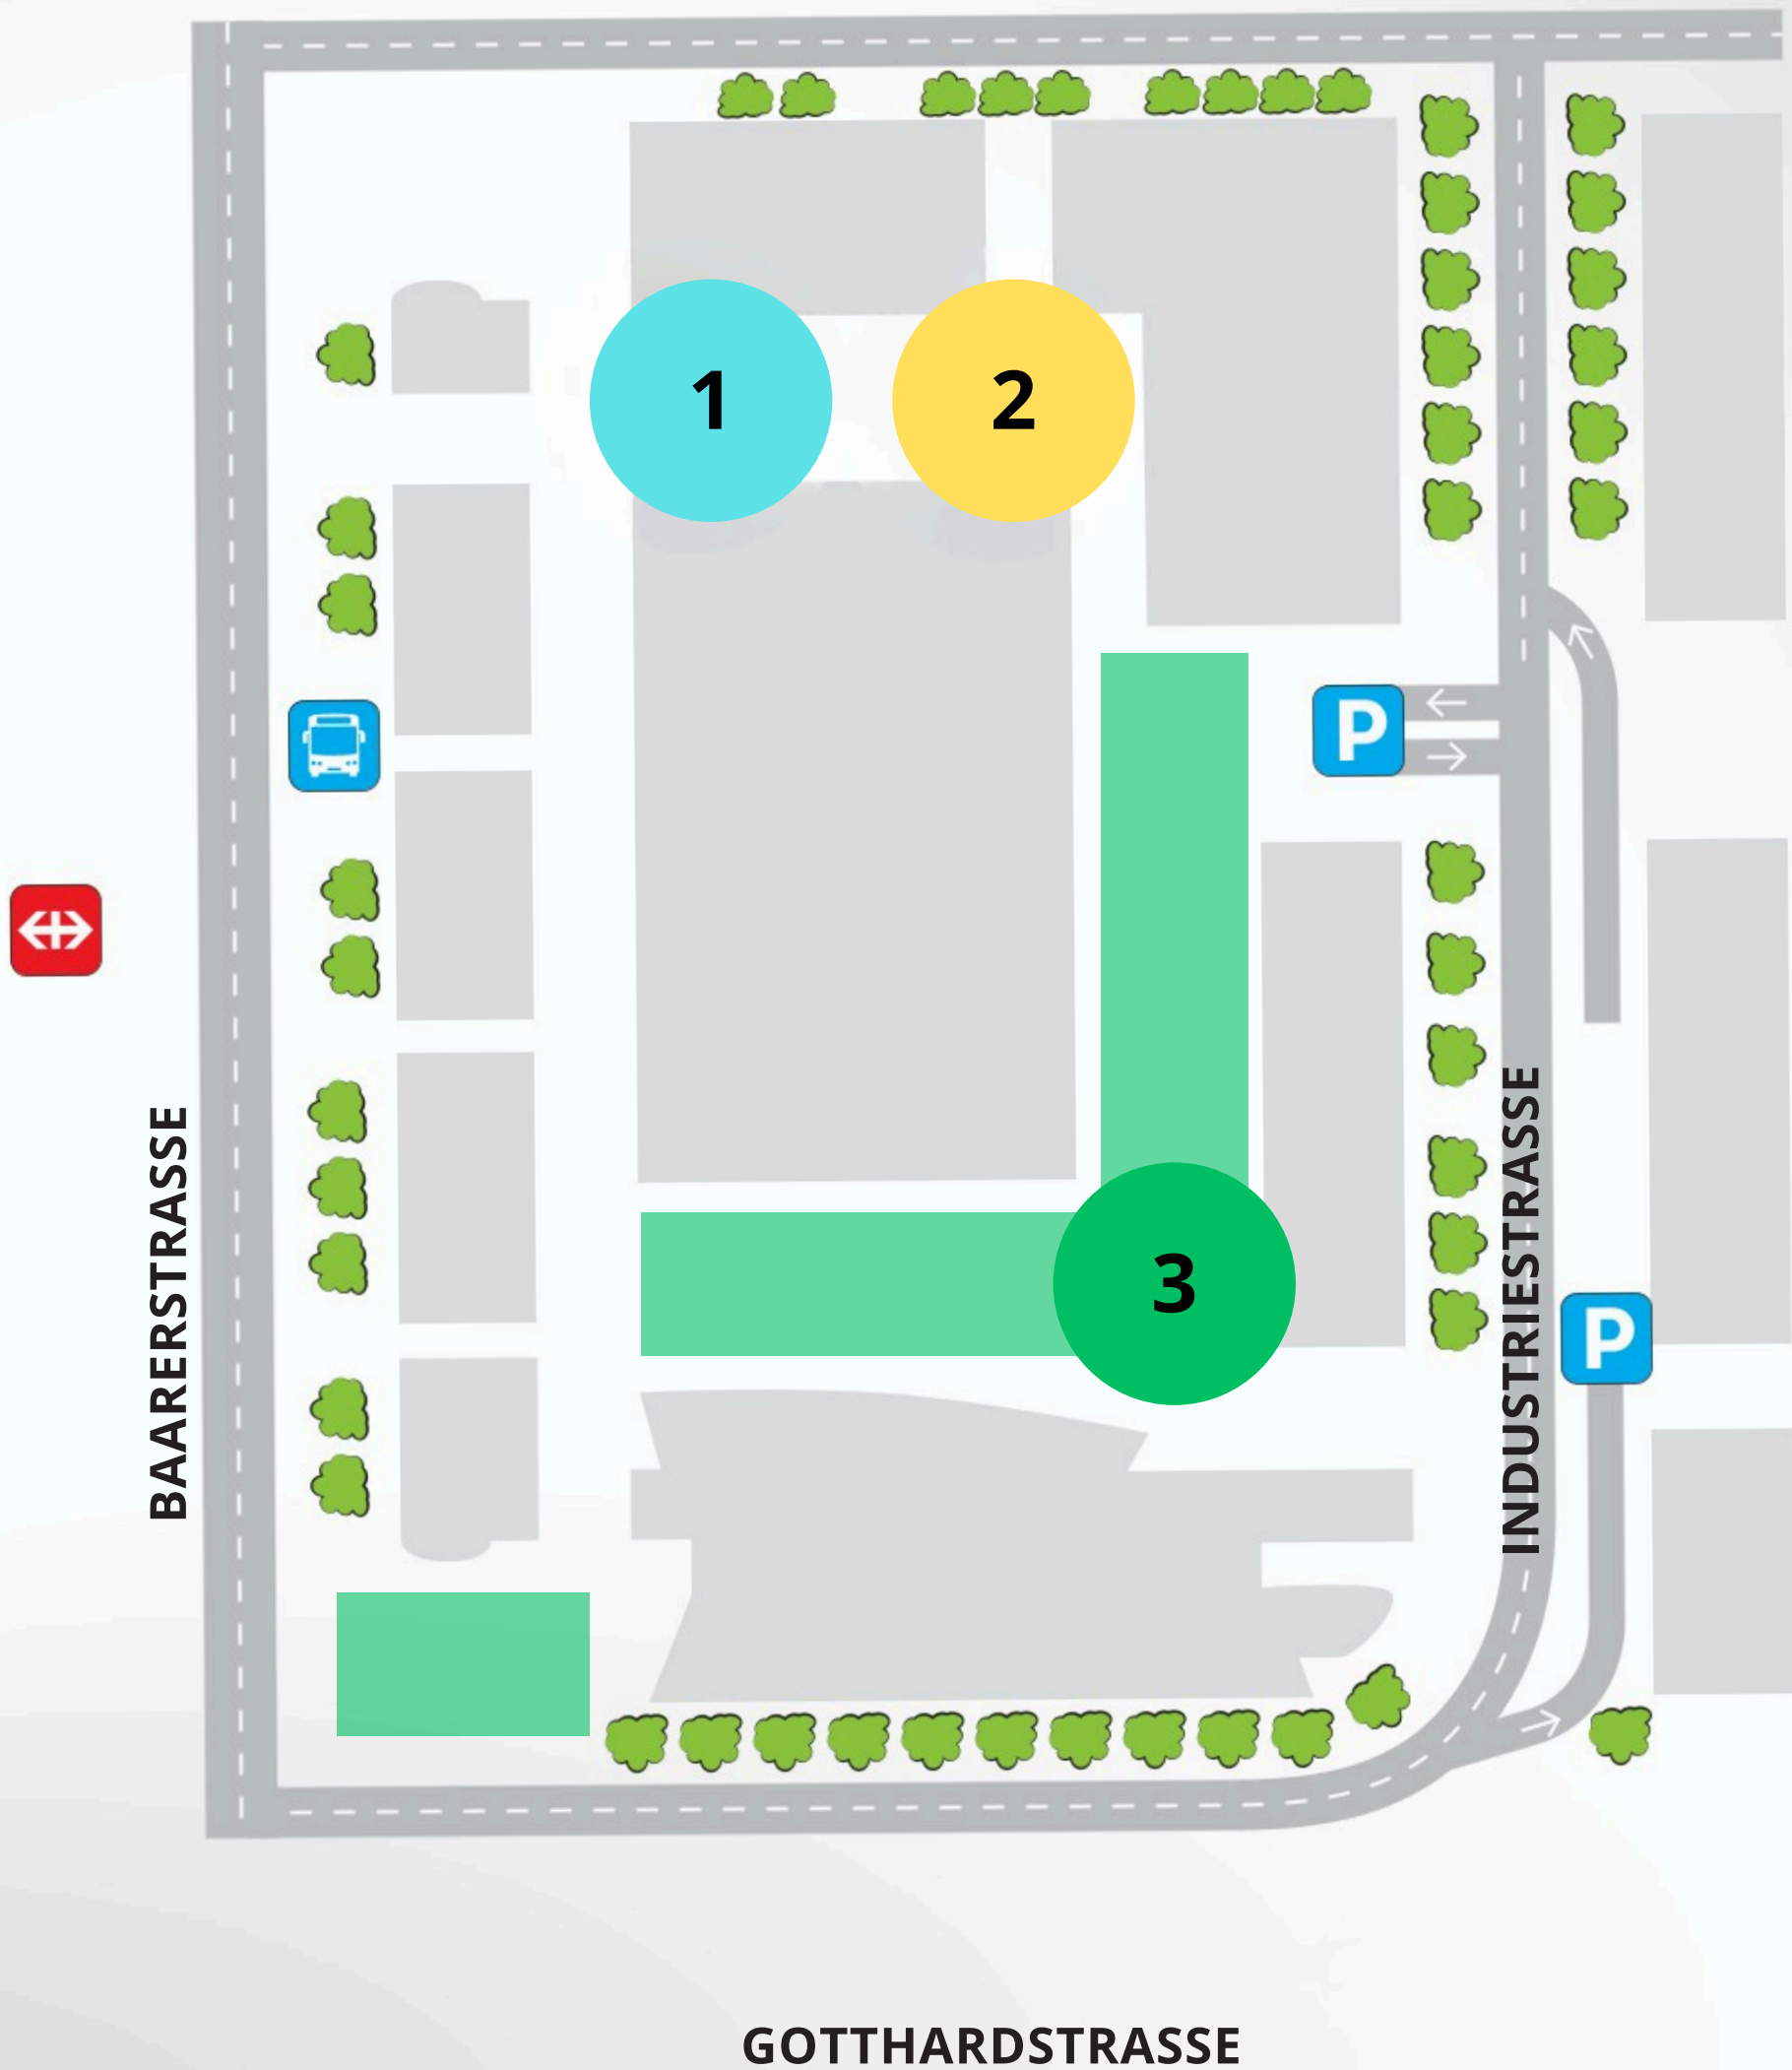

ZONENÜBERSICHT

METALLSTRASSE

1 ZugSPORTS Lounge powered by Metalli

2 SIKA STAGE

3 ACTION & PLAYGROUND

Scan me